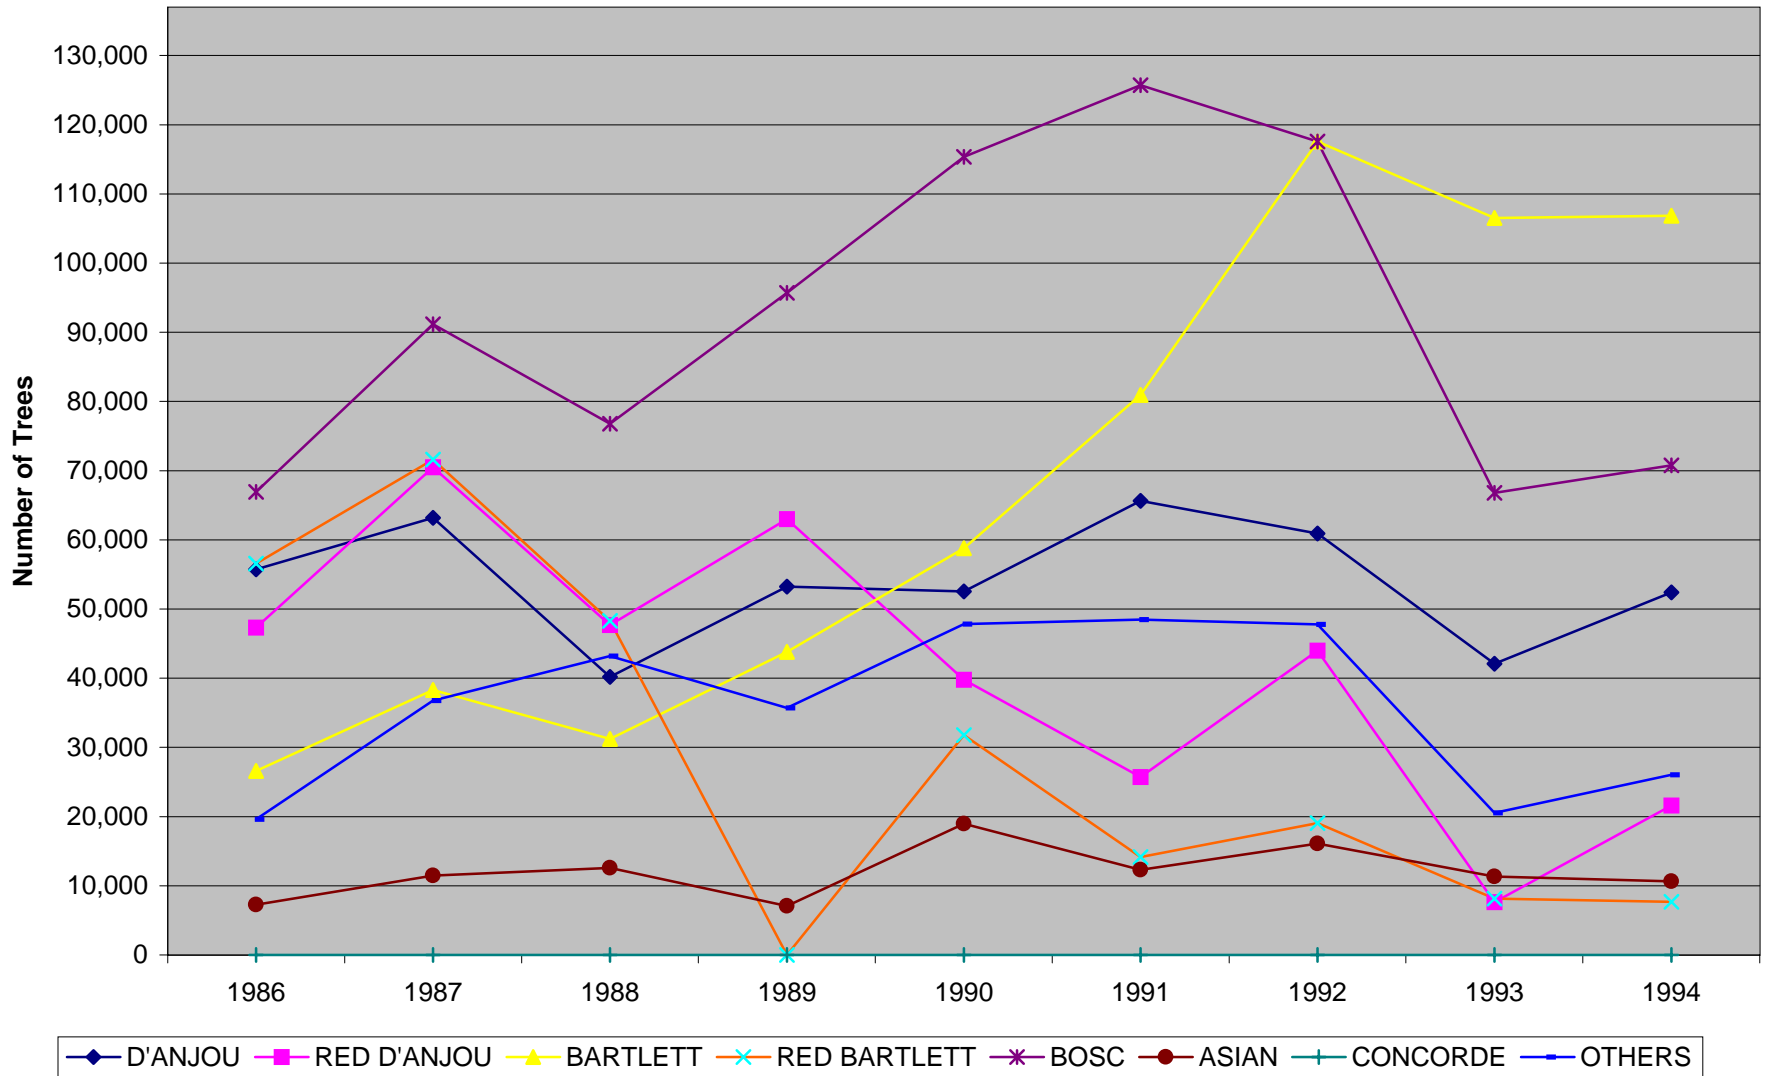

WASHINGTON GROWERS CLEARING HOUSE

Pear Planting Trends

FROM TREE TOP 2000 NURSERY TREE SURVEY